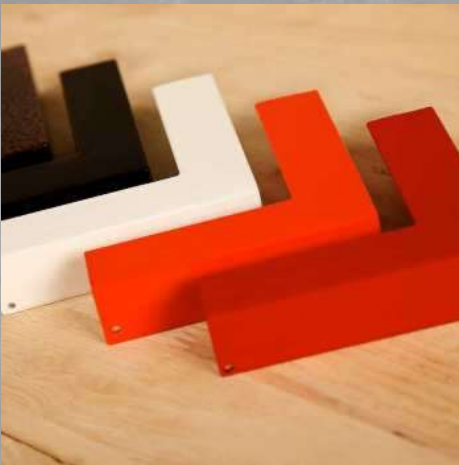

## SOLID WOOD - SOLID FURNITURE

The international tradition of Loft furniture includes recognizable metal features that can be found throughout the industrial scene, conjuring imagery from shipyards and harbors to high-rise construction and warehouses, elevator shafts etc.

Danish Loft Design Co. designs and produces high-quality, solid wood furniture! We balance the well-known LOFT style with Danish design characteristics like simplicity and functionality.

Danish Loft Design carefully chooses the wood types we offer in our products. We have a wide selection of woods, which have different characteristics and looks. Our wood products are made in either solid planks or in beautiful joint woods to create larger surfaces to match your requirements. Combined with our high quality powder coated metal pieces, you will end up with a furniture which is very unique, personal and will follow you in many years to come!